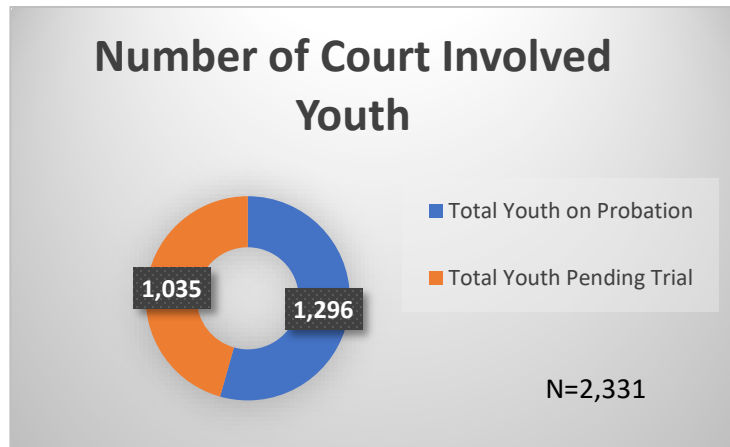

Daily Data Dashboard – March 17, 2025
Demographics for JTDC Population
Monday Morning Midnight Count

Data sources: cFive Supervisor – Court Involved Population and RMIS – JTDC Population

Daily Data Dashboard – March 17, 2025
Demographics for JTDC Population
Monday Morning Midnight Count