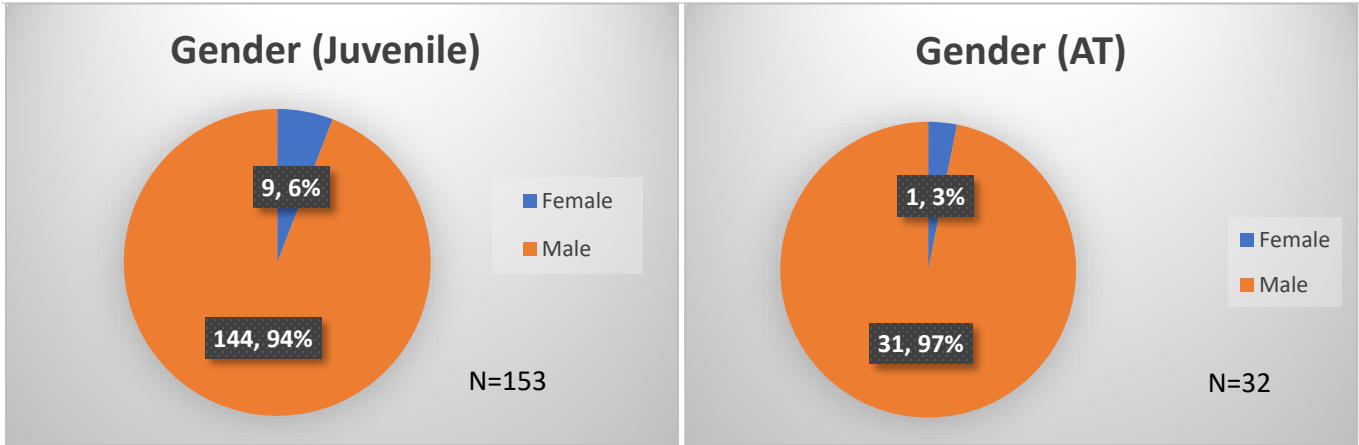

Daily Data Dashboard – March 17, 2025
Demographics for JTDC Population
Monday Morning Midnight Count

Data sources: cFive Supervisor – Court Involved Population and RMIS – JTDC Population

Daily Data Dashboard – March 17, 2025
Demographics for JTDC Population
Monday Morning Midnight Count