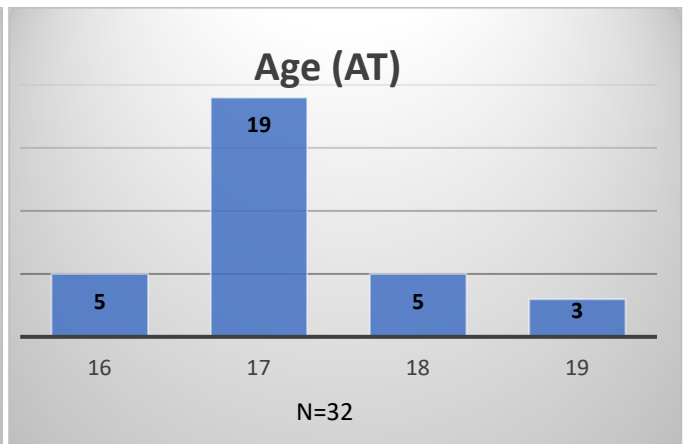

Daily Data Dashboard – March 17, 2025
Demographics for JTDC Population
Monday Morning Midnight Count

Data sources: cFive Supervisor – Court Involved Population and RMIS – JTDC Population

Daily Data Dashboard – March 17, 2025
Demographics for JTDC Population
Monday Morning Midnight Count