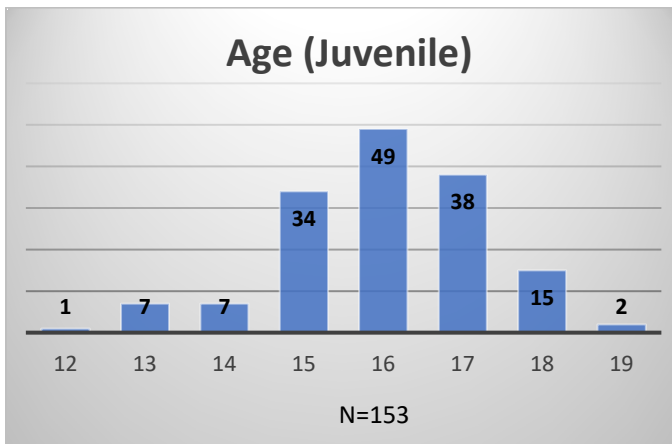

Daily Data Dashboard – March 17, 2025
Demographics for JTDC Population
Monday Morning Midnight Count

Data sources: cFive Supervisor – Court Involved Population and RMIS – JTDC Population

Daily Data Dashboard – March 17, 2025
Demographics for JTDC Population
Monday Morning Midnight Count