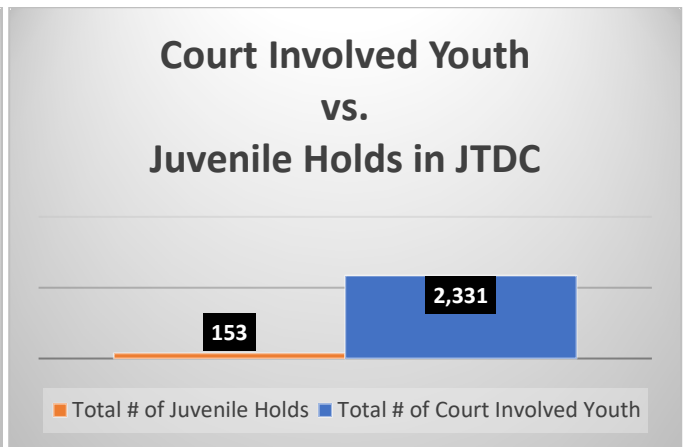

Daily Data Dashboard – March 17, 2025
Demographics for JTDC Population
Monday Morning Midnight Count

Data sources: cFive Supervisor – Court Involved Population and RMIS – JTDC Population

Daily Data Dashboard – March 17, 2025
Demographics for JTDC Population
Monday Morning Midnight Count