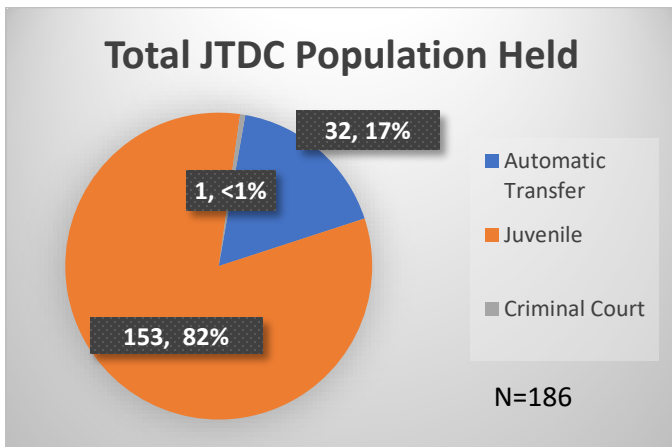

Daily Data Dashboard – March 17, 2025
Demographics for JTDC Population
Monday Morning Midnight Count

Data sources: cFive Supervisor – Court Involved Population and RMIS – JTDC Population

Daily Data Dashboard – March 17, 2025
Demographics for JTDC Population
Monday Morning Midnight Count

Data sources: cFive Supervisor – Court Involved Population and RMIS – JTDC Population