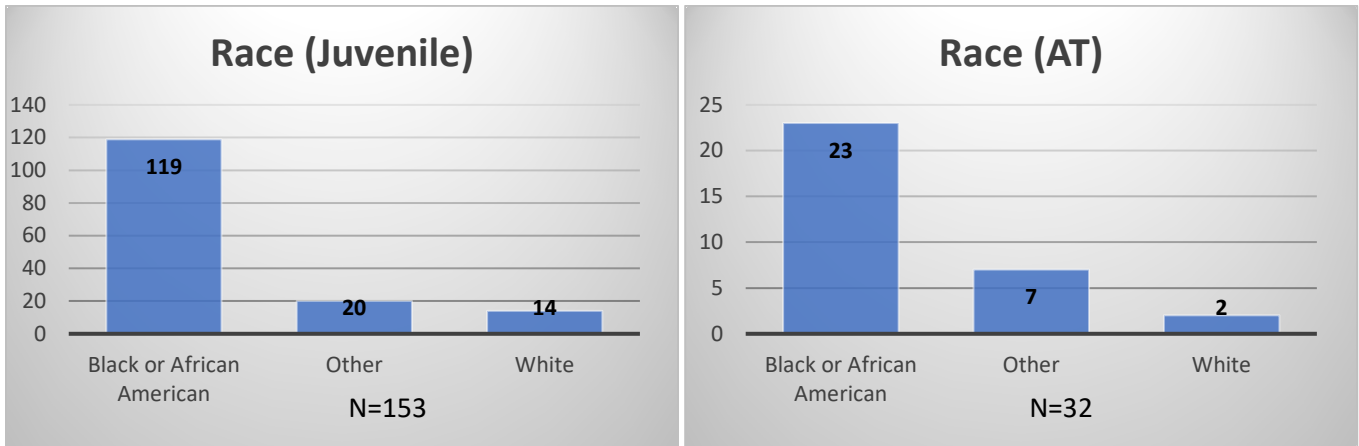

Daily Data Dashboard – March 17, 2025
Demographics for JTDC Population
Monday Morning Midnight Count

Data sources: cFive Supervisor – Court Involved Population and RMIS – JTDC Population

Daily Data Dashboard – March 17, 2025
Demographics for JTDC Population
Monday Morning Midnight Count

Data sources: cFive Supervisor – Court Involved Population and RMIS – JTDC Population